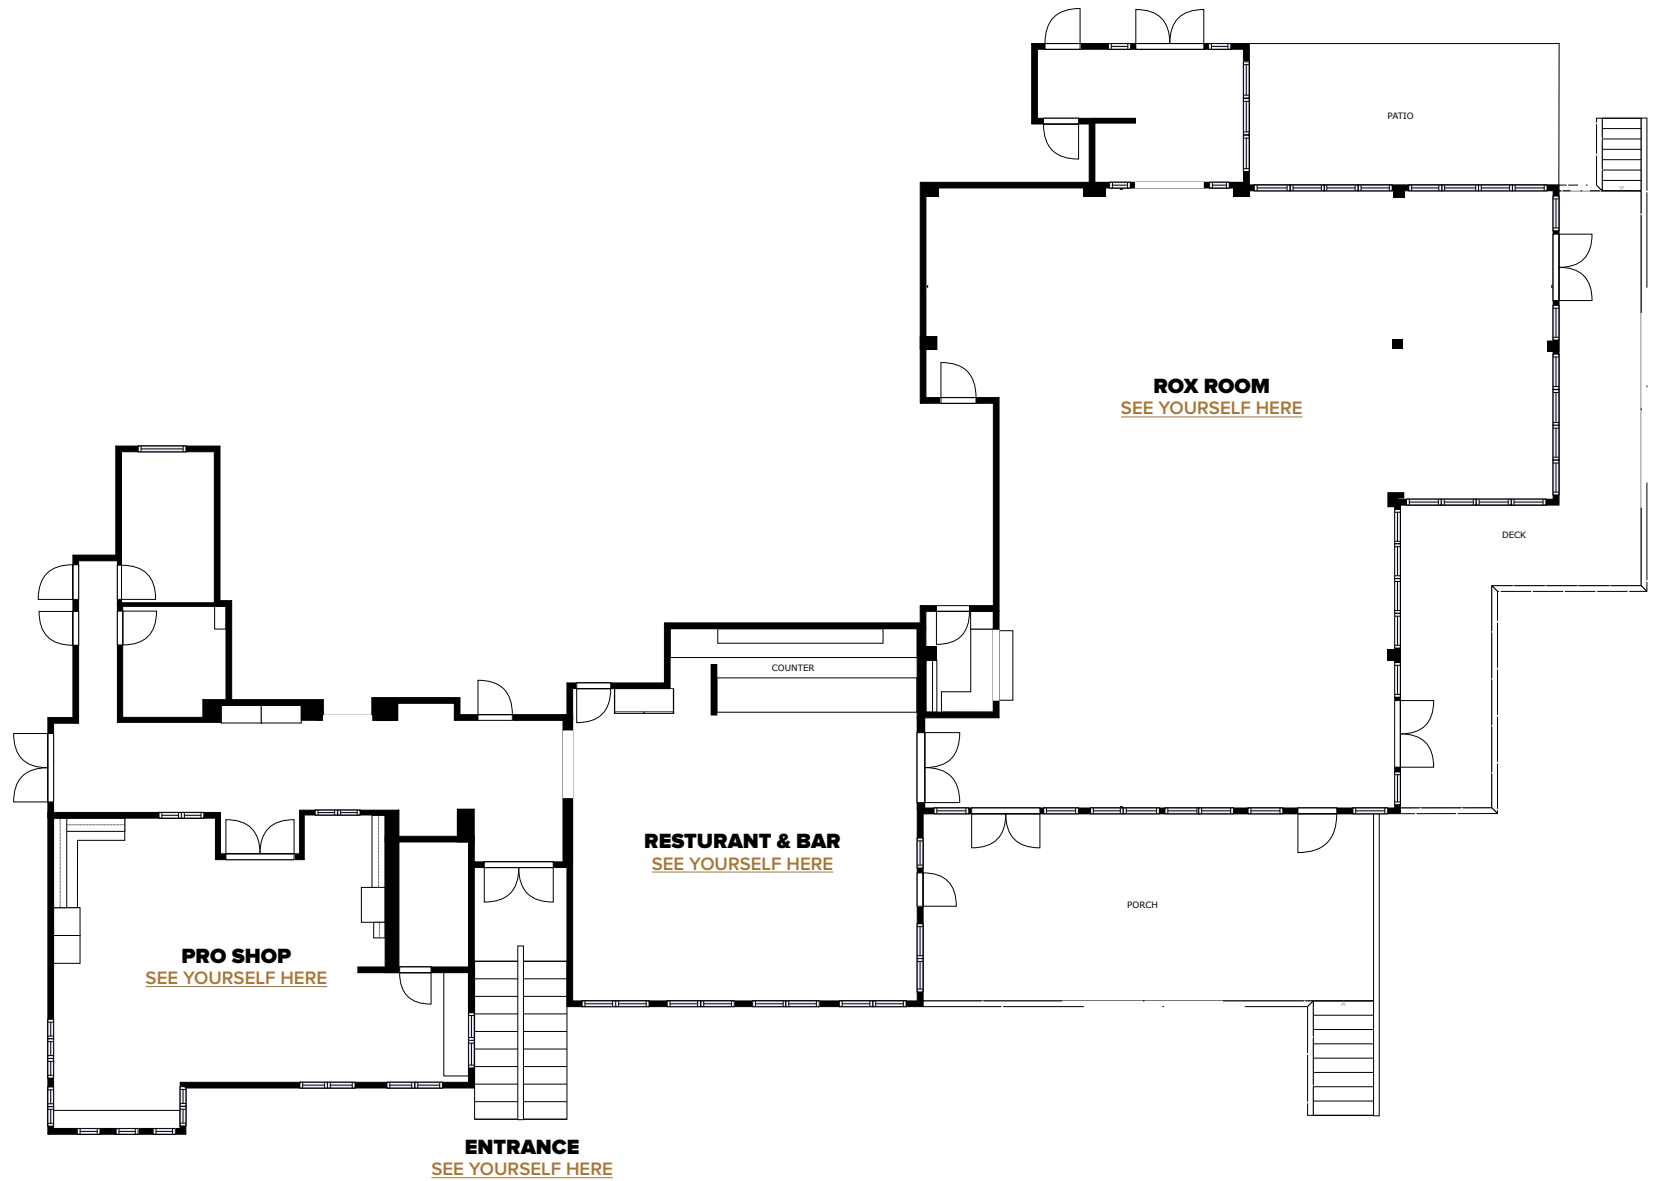

GROSS INTERNAL AREA

FLOOR 1: 5080 sq. ft, 472 m2
SIZES AND DIMENSIONS ARE APPROXIMATE,
ACTUAL MAY VARY.

EVENT SPACE

Arrowhead Golf Course offers elegant choices for events of all sizes and types, ranging from lavish weddings and business meetings to tournament banquets, luncheons, wedding party functions and fundraising events.

ROXBOROUGH ROOM

Banquet: 150
Reception: 150
Theatre/Ceremony: 130
Conference Style: 75
Classroom: 50
U-Shape: 30

TENT

Banquet: 200
Reception: 200
Theatre/Ceremony: 200
Conference Style: 100
Classroom: NA
U-Shape: 100